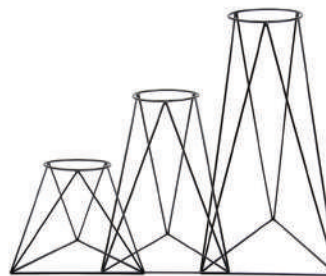

TRIANGULAR FLOWER STAND BLACK

SKU: **10-1533/40/**
10-1533/60/
10-1533/90/

CHARACTERISTIC	
Collection	Flower stand
Material	Metal
Color	Black
Length	24cm
Width	24cm
Height	40cm/60cm/90cm