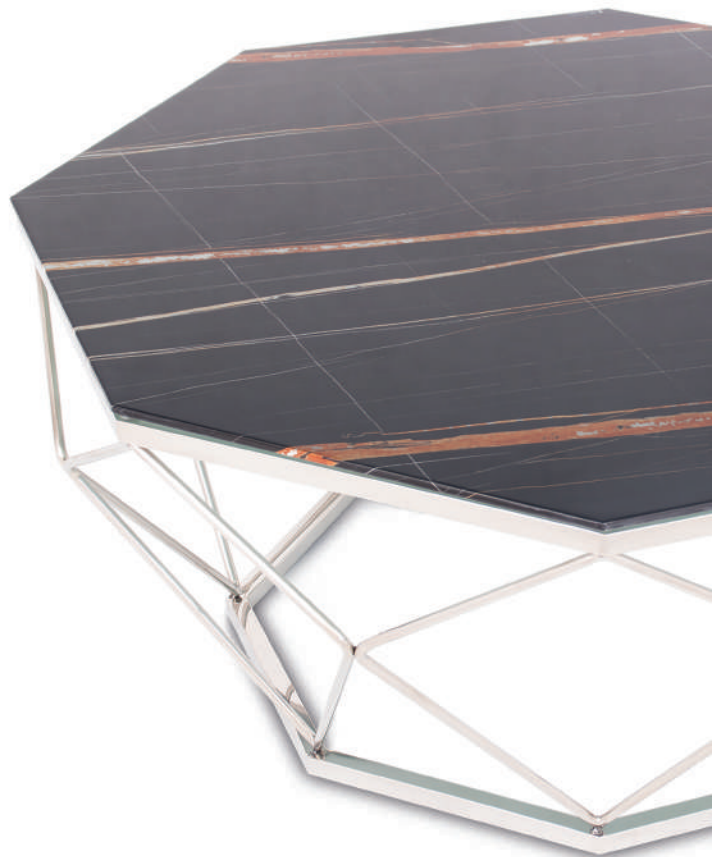

Volare & Vertigo